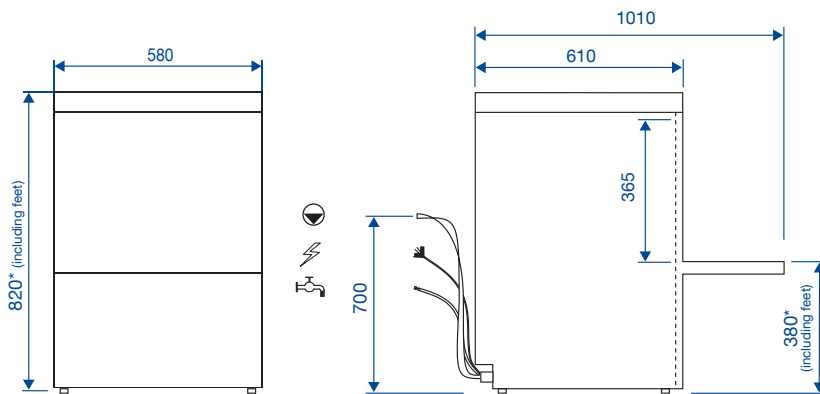

Installation Diagram – All services must be within 1 meter

*Height-adjustable feet + 10mm

Power Supply

Installed power	AMP	KW
230V – 50Hz – 1N	13	2.6
	20	4.5
	30*	6.5
Optional 3 Phase config	Total load 6.5kW	
Fused	16 amp	

*Standard configuration

Pumped waste into upstand, maximum height 700mm

Power
Water supply 2 – 4 bar

Water Connection

Inlet water pressure	Bar	2 to 4
Flow rate L/Min	L/Min	6
Water inlet temp	°C	10 to 50
Water connection	BSP	¾"
Waste connection	Ø	Int 19/ext 24

Cycle Information

Number of standard cycles		2
Standard cycles times	Sec	90/180
Special cycle		Long
Self-cleaning cycle		Full self clean
Water consumption per cycle	L	2.5
Wash temperature	°C	60 – adjustable
Rinse temperature	°C	82 – adjustable